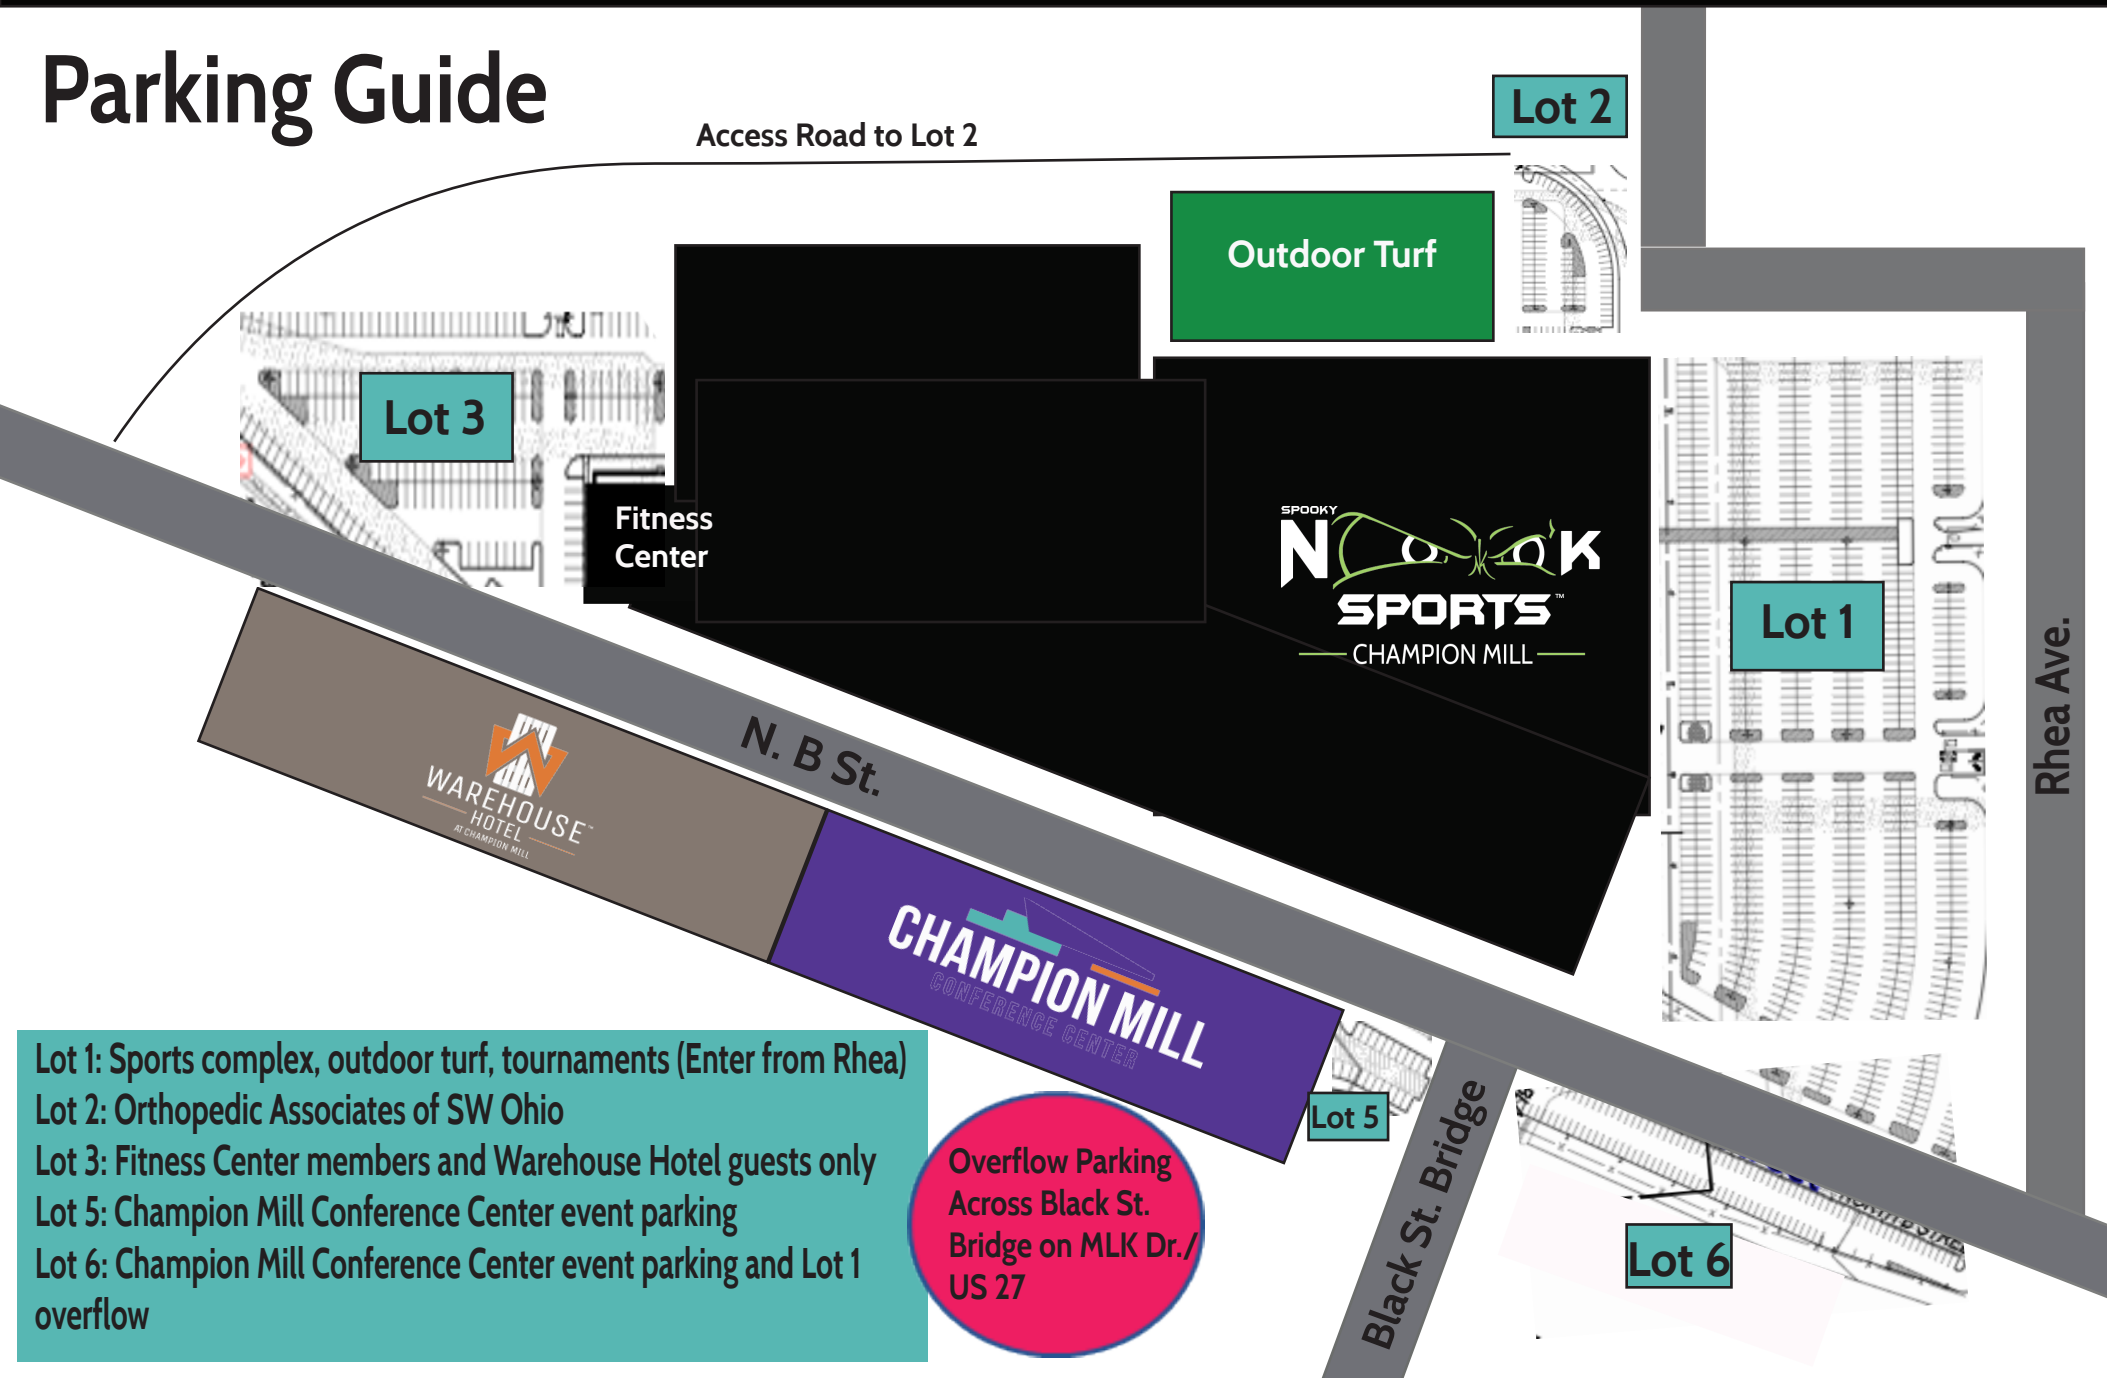

Parking Guide

- Lot 1: Sports complex, outdoor turf, tournaments (Enter from Rhea)
- Lot 2: Orthopedic Associates of SW Ohio
- Lot 3: Fitness Center members and Warehouse Hotel guests only
- Lot 5: Champion Mill Conference Center event parking
- Lot 6: Champion Mill Conference Center event parking and Lot 1 overflow

Overflow Parking
Across Black St.
Bridge on MLK Dr./
US 27